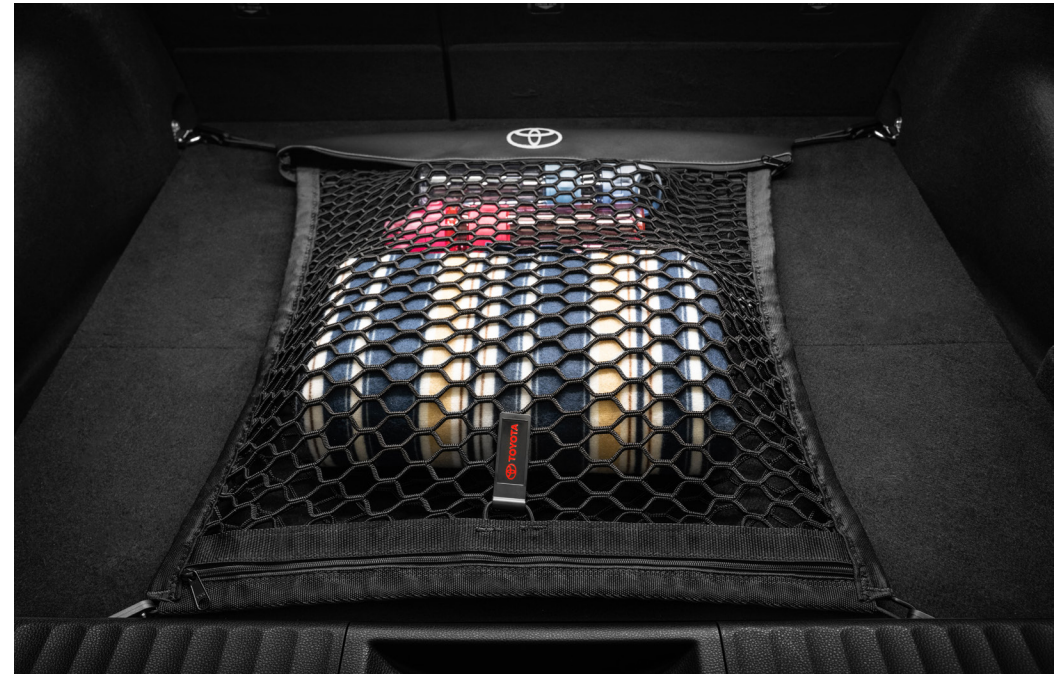

Make the indoors as great as the outdoors.

Cargo Liner²

Help protect your cargo area with the cargo liner.

- Advanced design helps protect the cargo area and the rear-seat back
- Specially contoured to fit the cargo area
- Molded from durable, lightweight material featuring a raised Prius logo

Carpet Cargo Mat²

The ideal solution for helping keep the cargo area looking like new.

- Helps prevent premature cargo area wear and tear
- Durable, skid-resistant backing helps keep the mat in place

Cargo Tote²

Versatile cargo tote secures a variety of items and helps keep them in place.

- Removable divider panels help hold items upright
- Two carrying handles for easy loading and unloading
- Collapsible tote for easy storing when not in use