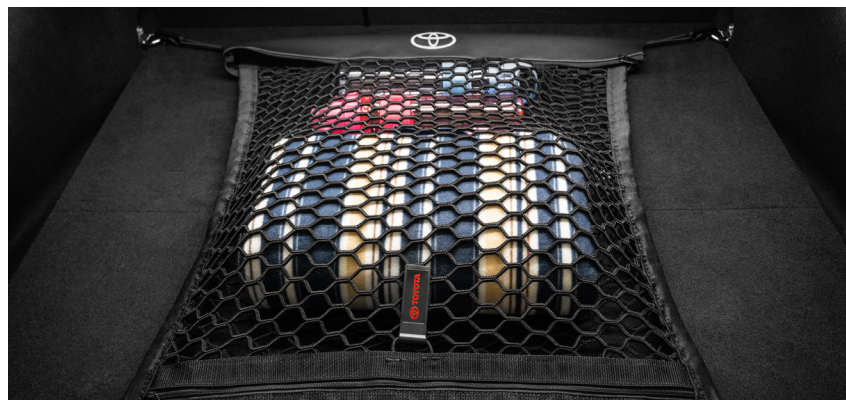

EXTERIOR

Genuine Toyota Accessories are designed to optimize the already superior style of the vehicle while help making sure minor annoyances don't have the opportunity to do harm to your Prius Prime.